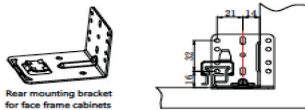

Screw positions

The drawer slide with locking brackets installation size

Drawer length	Hole distance size		Length	Drawer length	Inside the cabinet depth(outside minimum)	Inside the cabinet depth(outside maximum)
	A	B				
229	128		9"	229	285	300
305	224		12"	305	342	367
381	224	96	15"	381	418	443
457	224	192	18"	457	494	519
533	224	256	21"	533	570	595

Countersunk screw ○ Euro screw ● Panhead screw X

W: internal cabinet width
L: drawer length
NL: assembling dimensions length
DL: internal cabinet depth
X: the drawer board thickness

Standard drawer

Inner drawer