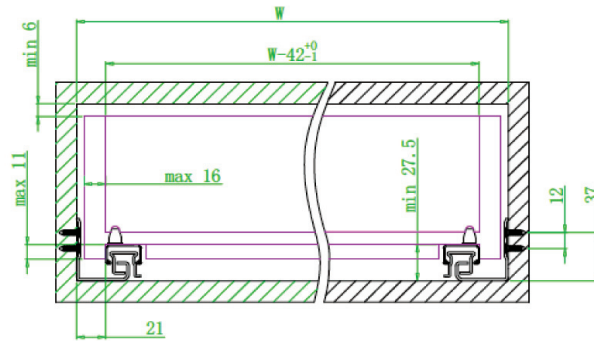

6-way Undermount Slides

Silent Soft-Close Slide for Face Frame Cabinets

COMTRADSOURCING.com
1-866-200-0564

Face Frame Soft-Close 6-way Undermount Slides

ORDERING INFORMATION

Item	Description	Nominal Length (NL)	Interior Drawer Length	Min Installation Length of Drawer
280-1066	(09") 75 lb.	229 mm	285 mm	300 mm
280-1065	(12") 75 lb.	305 mm	342 mm	367 mm
280-1064	(15") 75 lb.	380 mm	418 mm	443 mm
280-1063	(18") 75 lb.	457 mm	494 mm	419 mm
280-1062	(21") 75 lb.	533 mm	570 mm	595 mm

Screw positions

The drawer slide with locking brackets installation size

Drawer length	Hole distance size		Length	Drawer length	Inside the cabinet depth(outside minimum)	Inside the cabinet depth(outside maximum)
	A	B				
229	128		9"	229	285	300
305	224		12"	305	342	367
381	224	96	15"	381	418	443
457	224	192	18"	457	494	519
533	224	256	21"	533	570	595

Countersunk screw ○ Euro screw ● Panhead screw X

W: internal cabinet width
L: drawer length
NL: assembling dimensions length
DL: internal cabinet depth
X: the drawer board thickness

Standard drawer

Inner drawer

assembling dimensions length	229	305	381	457	533
Drawer length	229	305	381	457	533

assembling dimensions length	229	305	381	457	533
Drawer length	229	305	381	457	533

distributed by

<https://www.atlanticplywood.com/>