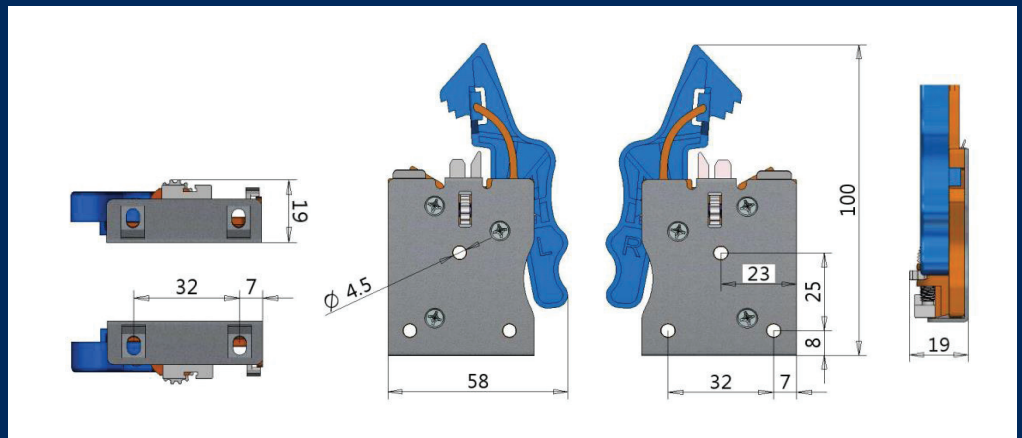

6-way Undermount Slides

Silent Soft-Close Slide for Face Frame Cabinets

COMTRADSOURCING.com
1-866-200-0564

Face Frame Soft-Close 6-way Undermount Slides

ORDERING INFORMATION

Item	Description	Nominal Length (NL)	Interior Drawer Length	Min Installation Length of Drawer
280-1066	(09") 75 lb.	229 mm	285 mm	300 mm
280-1065	(12") 75 lb.	305 mm	342 mm	367 mm
280-1064	(15") 75 lb.	380 mm	418 mm	443 mm
280-1063	(18") 75 lb.	457 mm	494 mm	419 mm
280-1062	(21") 75 lb.	533 mm	570 mm	595 mm

Screw positions

The drawer slide with locking brackets installation size

Drawer length	Hole distance size		Length	Drawer length	Inside the cabinet depth(outside minimum)	Inside the cabinet depth(outside maximum)
	A	B				
229	128		9"	229	285	300
305	224		12"	305	342	367
381	224	96	15"	381	418	443
457	224	192	18"	457	494	519
533	224	256	21"	533	570	595

Countersunk screw ○ Euro screw ● Panhead screw X

W: internal cabinet width
L: drawer length
NL: assembling dimensions length
DL: internal cabinet depth
X: the drawer board thickness

Standard drawer

Inner drawer

assembling dimensions length	229	305	381	457	533
Drawer length	229	305	381	457	533

assembling dimensions length	229	305	381	457	533
Drawer length	229	305	381	457	533

distributed by

<https://www.atlanticplywood.com/>