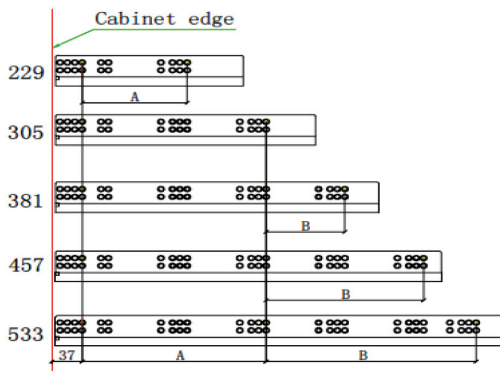

6-way Undermount Slides

Silent Soft-Close Slide for Face Frame Cabinets

COMTRADSOURCING.com
1-866-200-0564

Face Frame Soft-Close 6-way Undermount Slides

ORDERING INFORMATION

Item	Description	Nominal Length (NL)	Interior Drawer Length	Min Installation Length of Drawer
280-1066	(09") 75 lb.	229 mm	285 mm	300 mm
280-1065	(12") 75 lb.	305 mm	342 mm	367 mm
280-1064	(15") 75 lb.	380 mm	418 mm	443 mm
280-1063	(18") 75 lb.	457 mm	494 mm	419 mm
280-1062	(21") 75 lb.	533 mm	570 mm	595 mm

Screw positions

The drawer slide with locking brackets installation size

Drawer length	Hole distance size		Length	Drawer length	Inside the cabinet depth(outside minimum)	Inside the cabinet depth(outside maximum)
	A	B				
229	128		9"	229	285	300
305	224		12"	305	342	367
381	224	96	15"	381	418	443
457	224	192	18"	457	494	519
533	224	256	21"	533	570	595