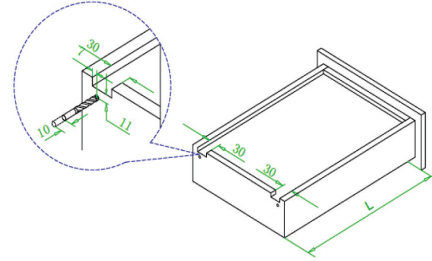

6-way Undermount Slides

Silent Soft-Close Slide for Face Frame Cabinets

COMTRADSOURCING.com
1-866-200-0564

Face Frame Soft-Close 6-way Undermount Slides

ORDERING INFORMATION

Item	Description	Nominal Length (NL)	Interior Drawer Length	Min Installation Length of Drawer
280-1066	(09") 75 lb.	229 mm	285 mm	300 mm
280-1065	(12") 75 lb.	305 mm	342 mm	367 mm
280-1064	(15") 75 lb.	380 mm	418 mm	443 mm
280-1063	(18") 75 lb.	457 mm	494 mm	419 mm
280-1062	(21") 75 lb.	533 mm	570 mm	595 mm

Screw positions

The drawer slide with locking brackets installation size

Drawer length	Hole distance size		Length	Drawer length	Inside the cabinet depth(outside minimum)	Inside the cabinet depth(outside maximum)
	A	B				
229	128		9"	229	285	300
305	224		12"	305	342	367
381	224	96	15"	381	418	443
457	224	192	18"	457	494	519
533	224	256	21"	533	570	595

Countersunk screw ○ Euro screw ● Panhead screw X

W: internal cabinet width
L: drawer length
NL: assembling dimensions length
DL: internal cabinet depth
X: the drawer board thickness

Standard drawer

Inner drawer

assembling dimensions length	229	305	381	457	533
Drawer length	229	305	381	457	533

assembling dimensions length	229	305	381	457	533
Drawer length	229	305	381	457	533

distributed by

<https://www.atlanticplywood.com/>