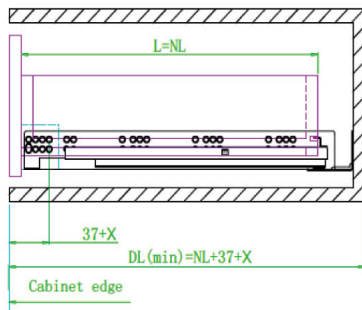

Screw positions

The drawer slide with locking brackets installation size

Drawer length	Hole distance size		Length	Drawer length	Inside the cabinet depth(outside minimum)	Inside the cabinet depth(outside maximum)
	A	B				
229	128		9"	229	285	300
305	224		12"	305	342	367
381	224	96	15"	381	418	443
457	224	192	18"	457	494	519
533	224	256	21"	533	570	595

Countersunk screw ○ Euro screw ● Panhead screw X

W: internal cabinet width
L: drawer length
NL: assembling dimensions length
DL: internal cabinet depth
X: the drawer board thickness

Standard drawer

Inner drawer

assembling dimensions length	229	305	381	457	533
Drawer length	229	305	381	457	533

assembling dimensions length	229	305	381	457	533
Drawer length	229	305	381	457	533

distributed by

<https://www.atlanticplywood.com/>