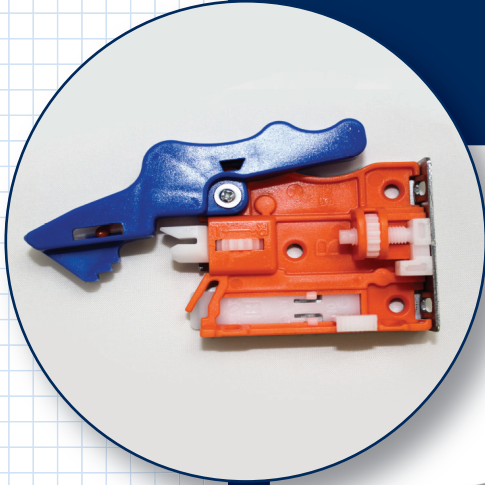

6-way Undermount Slides

Silent Soft-Close Slide for Face Frame Cabinets

COMTRADSOURCING.com
1-866-200-0564

Face Frame Soft-Close 6-way Undermount Slides

ORDERING INFORMATION

Item	Description	Nominal Length (NL)	Interior Drawer Length	Min Installation Length of Drawer
280-1066	(09") 75 lb.	229 mm	285 mm	300 mm
280-1065	(12") 75 lb.	305 mm	342 mm	367 mm
280-1064	(15") 75 lb.	380 mm	418 mm	443 mm
280-1063	(18") 75 lb.	457 mm	494 mm	419 mm
280-1062	(21") 75 lb.	533 mm	570 mm	595 mm

Screw positions

The drawer slide with locking brackets installation size

Drawer length	Hole distance size		Length	Drawer length	Inside the cabinet depth(outside minimum)	Inside the cabinet depth(outside maximum)
	A	B				
229	128		9"	229	285	300
305	224		12"	305	342	367
381	224	96	15"	381	418	443
457	224	192	18"	457	494	519
533	224	256	21"	533	570	595

Countersunk screw ○ Euro screw ● Panhead screw X

W: internal cabinet width
L: drawer length
NL: assembling dimensions length
DL: internal cabinet depth
X: the drawer board thickness

Standard drawer

Inner drawer