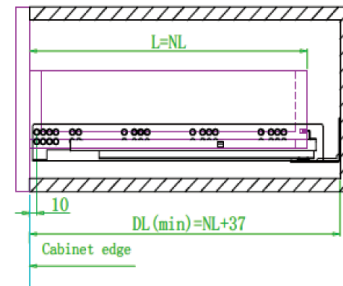

6-way Undermount Slides

Silent Soft-Close Slide for Face Frame Cabinets

COMTRADSOURCING.com
1-866-200-0564

Face Frame Soft-Close 6-way Undermount Slides

ORDERING INFORMATION

Item	Description	Nominal Length (NL)	Interior Drawer Length	Min Installation Length of Drawer
280-1066	(09") 75 lb.	229 mm	285 mm	300 mm
280-1065	(12") 75 lb.	305 mm	342 mm	367 mm
280-1064	(15") 75 lb.	380 mm	418 mm	443 mm
280-1063	(18") 75 lb.	457 mm	494 mm	419 mm
280-1062	(21") 75 lb.	533 mm	570 mm	595 mm

Screw positions

The drawer slide with locking brackets installation size

Drawer length	Hole distance size		Length	Drawer length	Inside the cabinet depth(outside minimum)	Inside the cabinet depth(outside maximum)
	A	B				
229	128		9"	229	285	300
305	224		12"	305	342	367
381	224	96	15"	381	418	443
457	224	192	18"	457	494	519
533	224	256	21"	533	570	595

Countersunk screw ○ Euro screw ● Panhead screw X

W: internal cabinet width
L: drawer length
NL: assembling dimensions length
DL: internal cabinet depth
X: the drawer board thickness

Standard drawer

Inner drawer

assembling dimensions length	229	305	381	457	533
Drawer length	229	305	381	457	533

assembling dimensions length	229	305	381	457	533
Drawer length	229	305	381	457	533

distributed by

<https://www.atlanticplywood.com/>